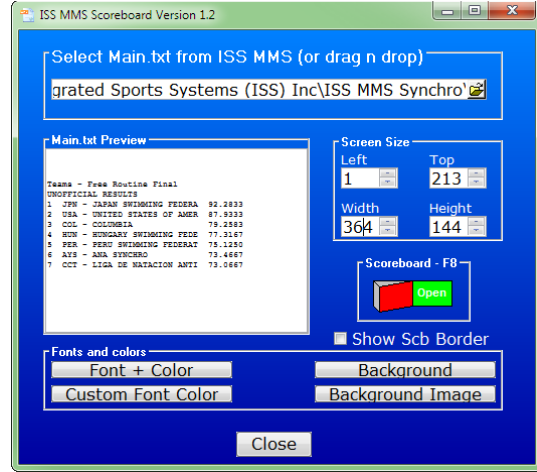

Aquatics - SWA Scoring Manager

ISS Scoreboard Interface

Included with the SWA Scoring Manager software is the ISS MMS Scoreboard Interface. The standard FINA 36x12 scoreboards are available. The user can specify scoreboard size, location, font, color and any background image or color. The scoreboard is controlled directly from the scoring window in the SWA Scoring Manager.