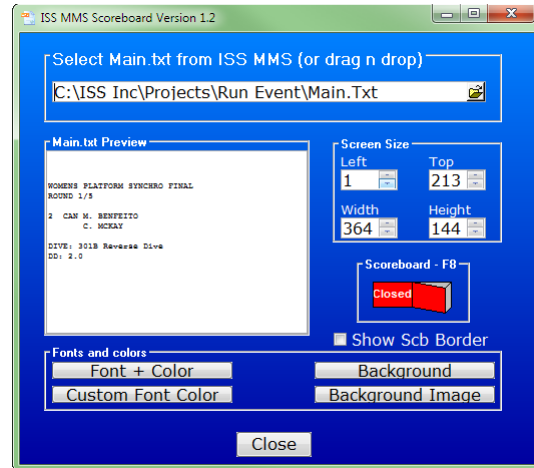

## ISS Scoreboard Interface

Included with the DIV Scoring Manager software is the ISS MMS Scoreboard Interface. The standard FINA 36x12 scoreboards are available. The user can specify scoreboard size, location, font, color and any background image or color. The scoreboard is controlled directly from the ISS Scoreboard Controller in Run Event.